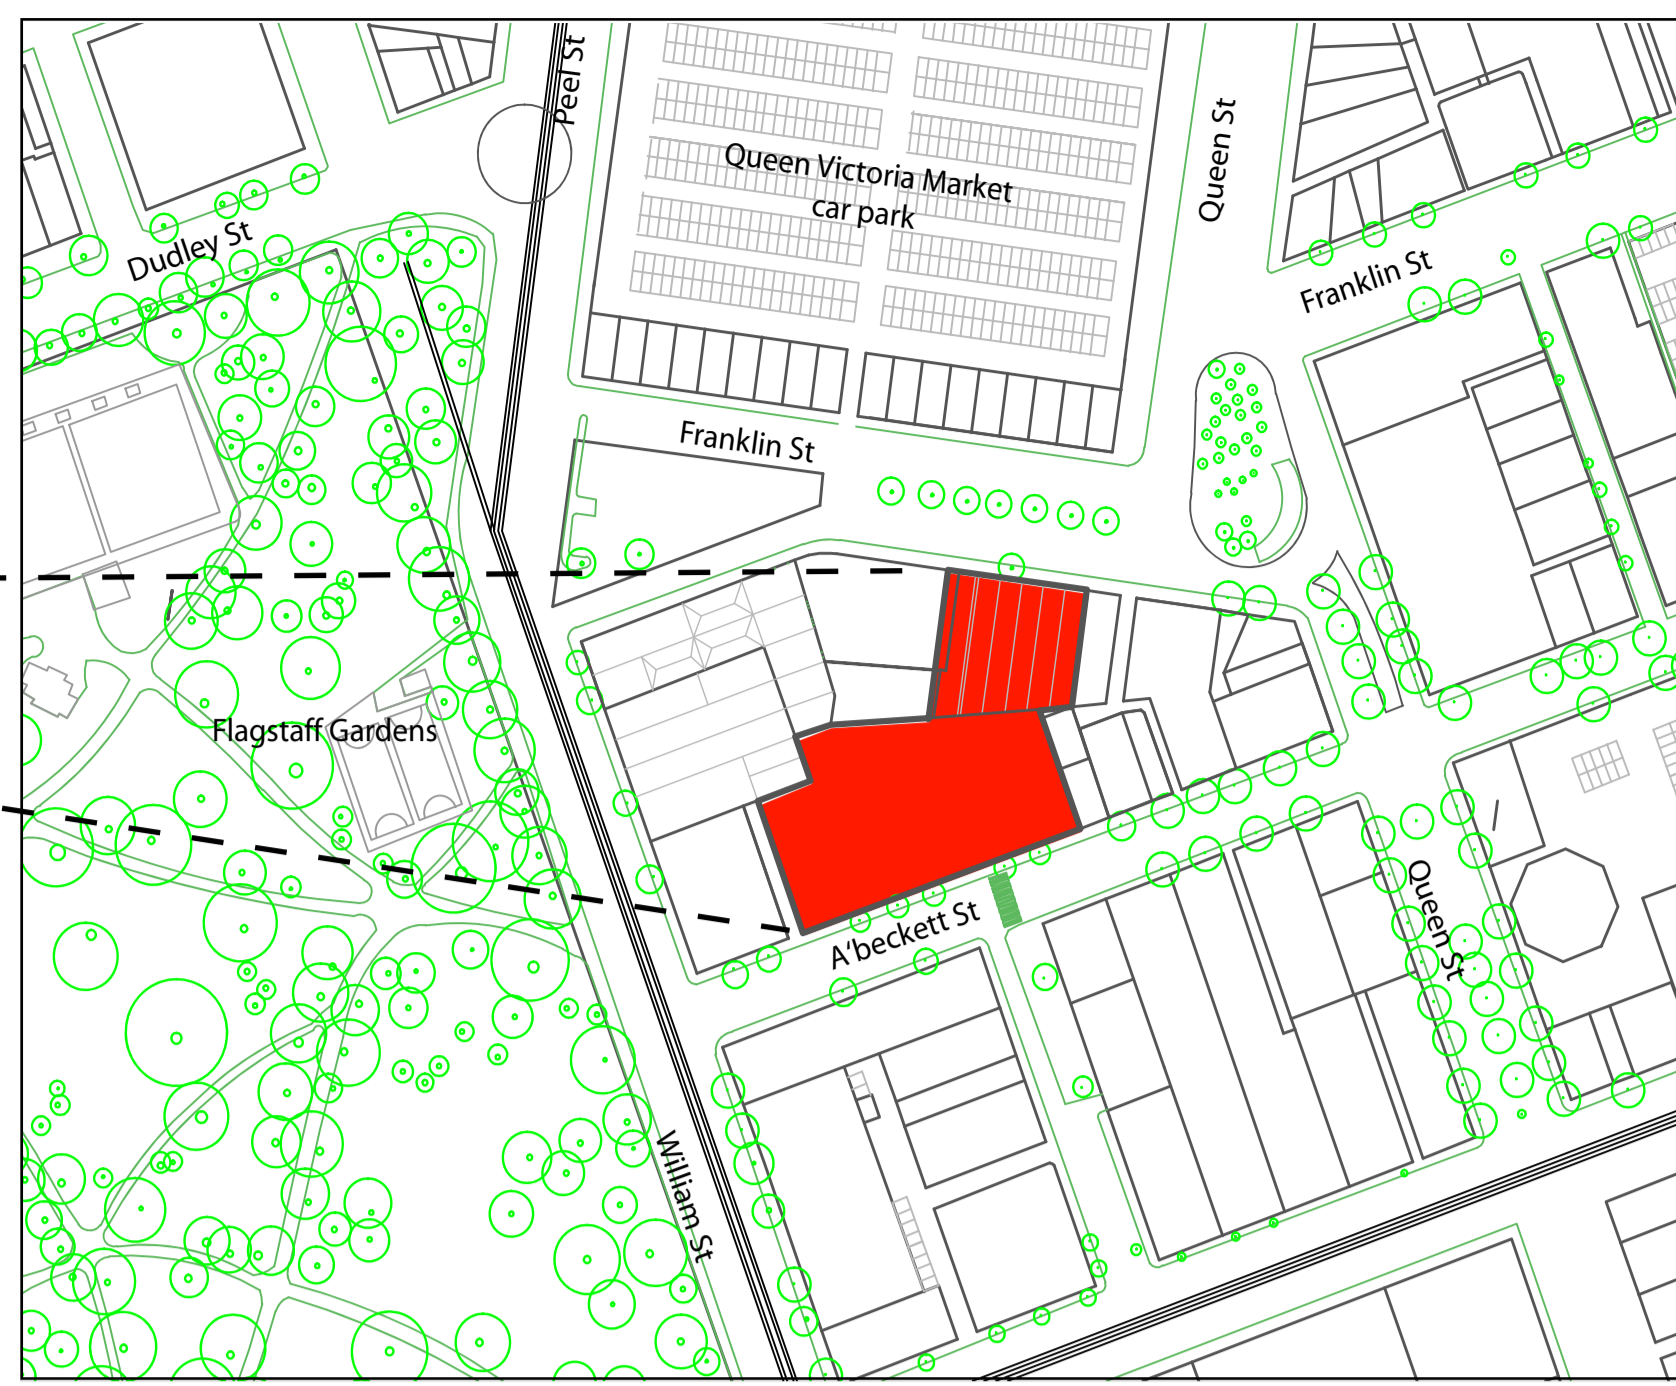

Site in Melbourne context

Site in immediate context

Site by Google

Winter solstice

9 am

12 noon

5 pm

Summer solstice